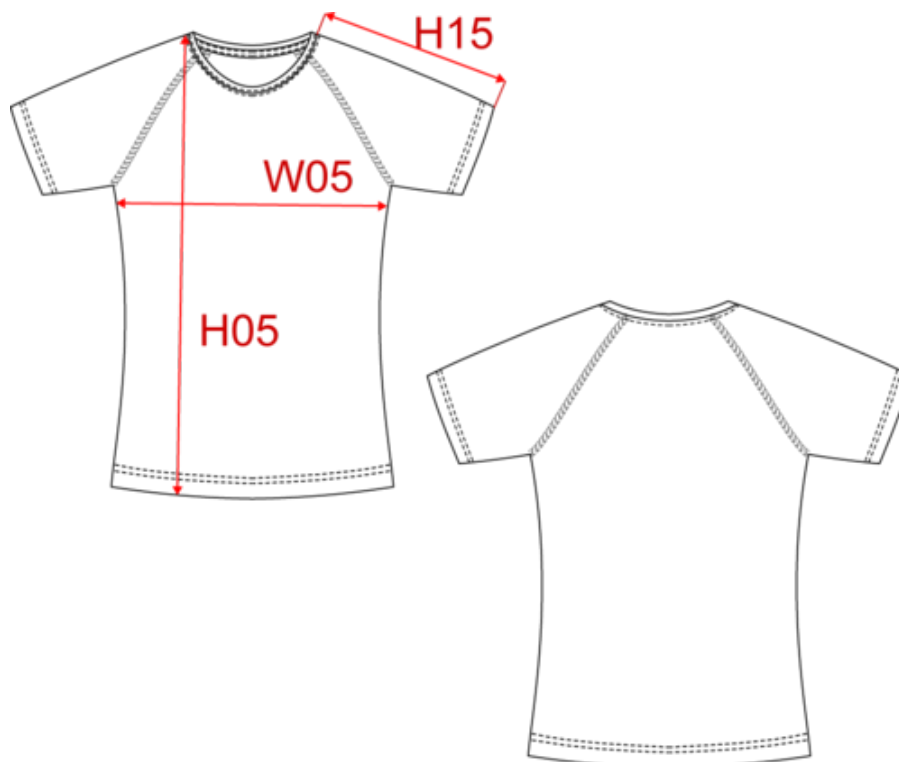

100% polyester. Made from 100% recycled polyester. Light quick-drying fabric. Straight fit. Round neckline with contrasting taped neck. Raglan sleeves with tone-on-tone topstitching. Twin-needle stitch on neckline, cuffs and hem. Tubular finish at bottom hem and cuffs. Tear-off brand label for ease of rebranding. Average weight size M : 80g.

Ladies' recycled round neck sports T-shirt

Dimensions (cm)

Measurements in cm	XS	S	M	L	XL	XXL
TE01 - 1/2 chest width at 1.5cm below armhole	42.00	45.00	48.00	51.00	54.00	57.00
TF03 - Front total height from HSP	62.50	64.50	66.50	68.50	70.50	72.50
TG09 - Raglan short sleeve length	26.00	27.75	29.50	31.25	33.00	34.75

Logisti  10  50

Sizes	Width (cm)	Height (cm)	Length (cm)	Net weight (kg)	Gross weight (kg)	Pieces/Box	Pieces/Bundle
XS	40.00000	19.00000	60.00000	4.10000	5.20000	50	10
S	40.00000	19.00000	60.00000	4.60000	5.70000	50	10
M	40.00000	19.00000	60.00000	5.10000	6.20000	50	10
L	40.00000	19.00000	60.00000	5.60000	6.70000	50	10
XL	40.00000	19.00000	60.00000	6.10000	7.20000	50	10
XXL	40.00000	19.00000	60.00000	6.60000	7.70000	50	10