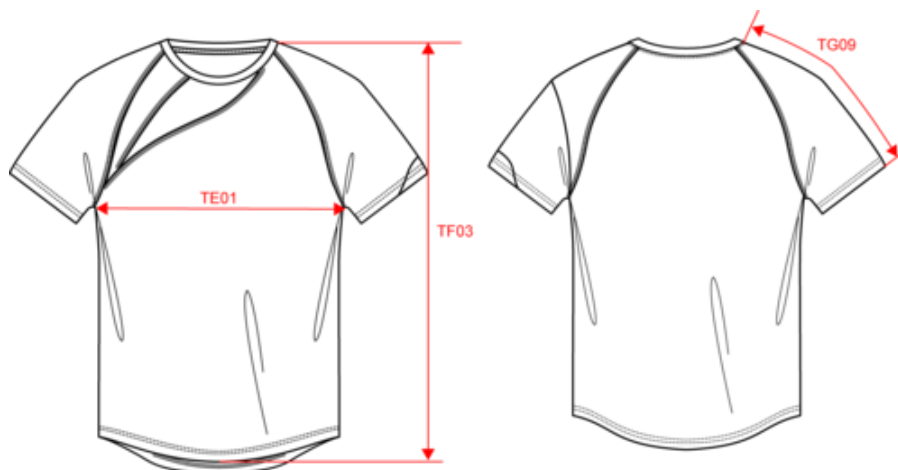

## Dimensão

Measurements in cm	XS	S	M	L	XL	XXL
TE01 - 1/2 chest width at 1.5cm below armhole	47.00	50.00	53.00	56.00	59.00	62.00
TF03 - Front total height from HSP	69.25	71.25	73.25	75.25	77.25	79.25
TG09 - Raglan short sleeve length	33.50	35.00	36.50	38.00	39.50	41.00