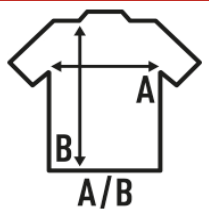

MAN SUBLI T-SHIRT

Men's short sleeve t-shirt to sublimate. 100% polyester. Touch of cotton. Removable label.

Details:

- Double needle stitching in sleeves and bottom hem for extra durability.
- 150 g/m²
- 100% Polyester
- Removable label

100% Polyester. Weight: 150 g/m²

Box 100

Pack 100

SIZE

EU	XS	S	M	L	XL	XXL	3XL
Width	46 cm 18.1"	48 cm 18.9"	51 cm 20.1"	53,5 cm 20.9"	56 cm 22"	58 cm 22.8"	61 cm 24"
Length	66 cm 26"	68 cm 26.8"	70 cm 27.6"	72 cm 28.3"	74 cm 29.1"	76 cm 29.9"	78 cm 30.7"