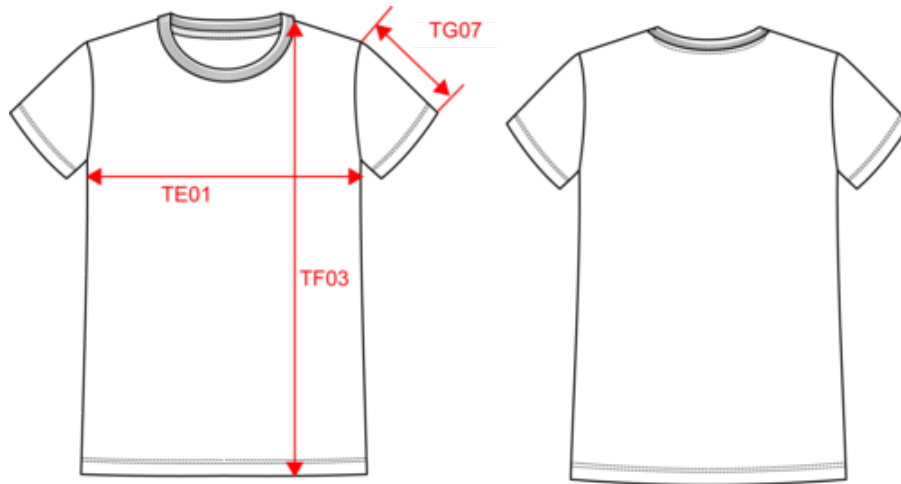

About

- Made from more eco-friendly and more ethical organic cotton.
- No label: 100% customisable for your project.
- Perfectly smooth surface for optimum customisation.

100 % organic cotton. Ringspun combed cotton. Straight fit. Side stitching. Enzyme washed. 1 x 1 ribbed neckline. Inner taped neck in main material. Single stitch neckline. Twin needle finish at cuffs and hem. Garment dyed after assembly: colours may vary slightly. The colour may rub off on contact with light surfaces or clothing.

 165 g/m² 

Sizes

 XS S M L XL XXL

More information

Logistic

 10

Country of origin

 50

Dimensions (cm)

Measurements in cm	XS	S	M	L	XL	XXL
TE01 - 1/2 chest width at 1.5cm below armhole	43.00	46.00	49.00	52.00	55.00	58.00
TF03 - Front total height from HSP	60.00	62.00	64.00	66.00	68.00	70.00
TG07 - Short sleeve length	16.00	16.75	17.50	18.25	19.00	19.75

Washed Petal Rose
 RVB : 192,150,147
 Pantone C : 7612C
 Pantone TCX : 15-1607TCX

Logistic

Sizes	Width (cm)	Height (cm)	Length (cm)	Net weight (kg)	Gross weight (kg)	Pieces/Box	Pieces/Bundle
XS	40.00	17.00	60.00	6.80000	5.50000	50	10
S	40.00	17.00	60.00	7.30000	6.00000	50	10
M	40.00	17.00	60.00	7.80000	6.50000	50	10
L	40.00	19.00	60.00	8.20000	6.70000	50	10
XL	40.00	19.00	60.00	8.70000	7.20000	50	10
XXL	40.00	19.00	60.00	9.20000	7.70000	50	10