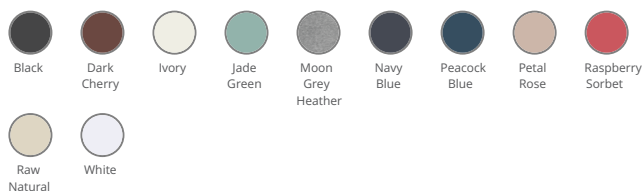

100% algodão biológico. Algodão penteado ringspun. Corte justo. Costuras laterais. Banho de enzimas. Decote em malha rib 1 x 1. Tapa-costuras no interior do decote no material principal. Bainha com costura dupla nas mangas e no cós.

 155 g/m² 

Tamanhos

 XS - S - M - L - XL - XXL

Informações complementares

Logística

 10

 50

País de origem

BD - Bangladesh

Código aduaneiro

61091000

Cores

Certificações

Measurements in cm	XS	S	M	L	XL	XXL
TE01 - 1/2 chest width at 1.5cm below armhole	43.00	46.00	49.00	52.00	55.00	58.00
TF03 - Front total height from HSP	61.00	63.00	65.00	67.00	69.00	71.00
TG07 - Short sleeve length	16.00	16.75	17.50	18.25	19.00	19.75

NS324

T-shirt eco-responsável de senhora

Informações das cores

 <p>Black RVB : 35,35,37 Pantone C : Black Pantone TCX : 19-4004TCX</p>	 <p>Dark Cherry RVB : 80,42,50 Pantone C : 497C Pantone TCX : 19-1627TCX</p>	 <p>Ivory RVB : 236,231,218 Pantone C : 7534C Pantone TCX : 11-0701TCX</p>	 <p>Jade Green RVB : 143,167,162 Pantone C : 5575C Pantone TCX : 16-5106TCX</p>	 <p>Moon Grey Heather RVB : Pantone C : Based on 7539C Pantone TCX : Based on 16-5101TCX</p>
 <p>Navy Blue RVB : 41,45,57 Pantone C : 433C Pantone TCX : 19-4010TCX</p>	 <p>Peacock Blue RVB : 34,57,75 Pantone C : 7546C Pantone TCX : 19-4125TCX</p>	 <p>Petal Rose RVB : 197,159,155 Pantone C : 7612C Pantone TCX : 15-1607TCX</p>	 <p>Raspberry Sorbet RVB : 210,59,108 Pantone C : 7635C Pantone TCX : 18-2043TCX</p>	 <p>Raw Natural RVB : 215,201,179 Pantone C : Based on 7500C Pantone TCX : Based on 13-10006TCX</p>
 <p>White RVB : 236,236,252 Pantone C : White Pantone TCX : 11-0601TCX</p>				