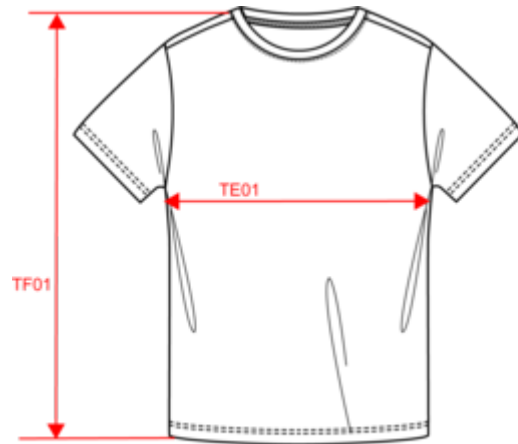

 130 g/m² 

Sizes

 XS S M L XL XXL 3XL

More information

Logistic

 10

Country of origin

 50

Certifications

NS337
Eco-friendly unisex washed effect t-shirt

Dimensions (cm)

Measurements in cm	XS	S	M	L	XL	XXL	3XL
TE01 - 1/2 chest width at 1.5cm below armhole	46.00	49.00	52.00	55.00	58.00	61.00	64.00
TF01 - Total height from HSP	67.00	69.00	71.00	73.00	75.00	77.00	79.00
TG07 - Short sleeve length	20.25	21.00	21.75	22.50	23.25	24.00	24.75