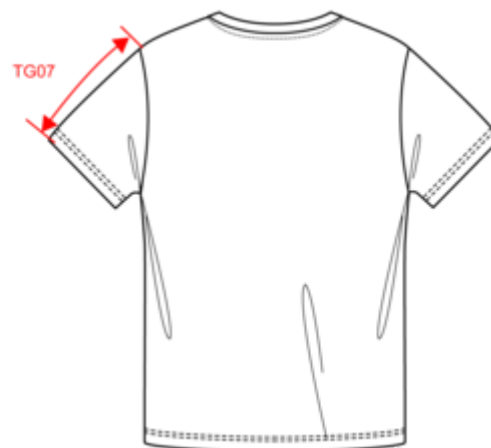

 130 g/m² 

Sizes

 XS S M L XL XXL 3XL

More information

Logistic

 10

Country of origin

 50

Certifications

NS337
Eco-friendly unisex washed effect t-shirt

Dimensions (cm)

Measurements in cm	XS	S	M	L	XL	XXL	3XL
TE01 - 1/2 chest width at 1.5cm below armhole	46.00	49.00	52.00	55.00	58.00	61.00	64.00
TF01 - Total height from HSP	67.00	69.00	71.00	73.00	75.00	77.00	79.00
TG07 - Short sleeve length	20.25	21.00	21.75	22.50	23.25	24.00	24.75