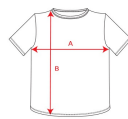

SCHEME

QUANTITIES

Adults:

Box	Pack
50 un.	1 un.