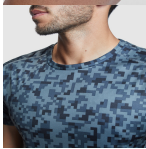

ASSEN CA0201

DESCRIPTION

Printed short-sleeve technical t-shirt. Crew neck with contrasting reinforced covered seams in fluor yellow. Side panels on the inside of the sleeve and on the shoulders with matching overlock.

COMPOSITION

100% polyester, 140 gsm.

REMARKS

*Removable label. *Technical fabric. *Breathable.

SIZES

Adults:: S · M · L · XL · 2XL / :

SCHEME

QUANTITIES

Adults:

Box	Pack
50 un.	1 un.

COLORS

SIZES

Adults:	S	M	L	XL	2XL
WIDTH (A)	48cm	51cm	54cm	57cm	60cm
LONG (B)	68cm	70cm	72cm	74cm	76cm

PRINTING TECHNIQUES AVAILABLE

Heat transfer printing

Handing printing

CERTIFICATES

www.oeko-tex.com