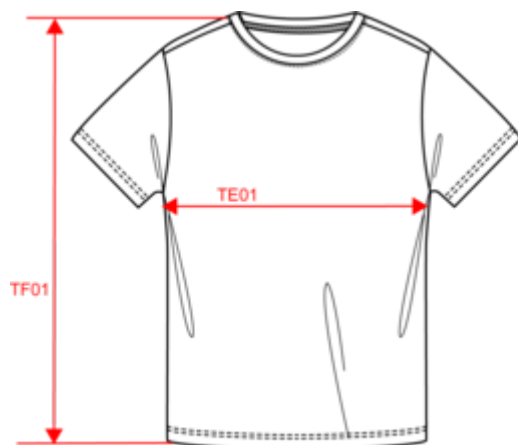

Certificações

Dimensão

Measurements in cm	XS	S	M	L	XL	XXL	3XL
TE01 - 1/2 chest width at 1.5cm below armhole	46.00	49.00	52.00	55.00	58.00	61.00	64.00
TF01 - Total height from HSP	67.00	69.00	71.00	73.00	75.00	77.00	79.00
TG07 - Short sleeve length	20.25	21.00	21.75	22.50	23.25	24.00	24.75