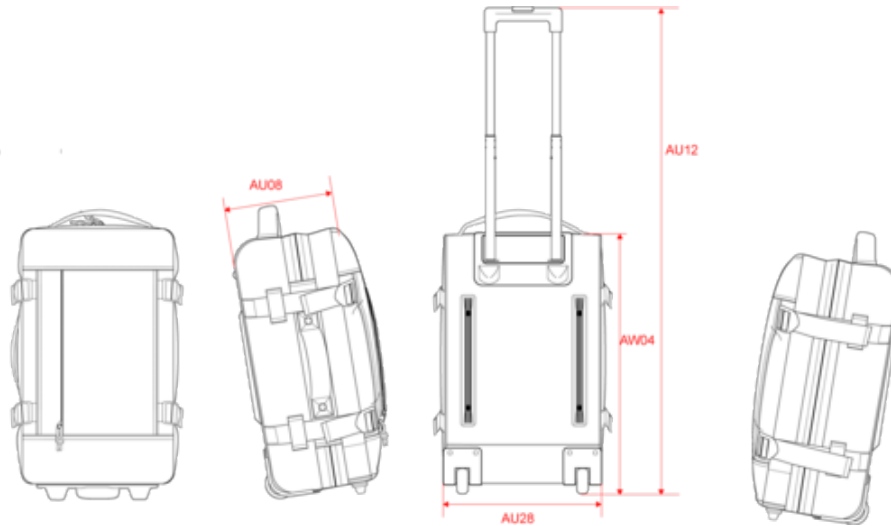

KI0830

Cabin size trolley suitcase

- Cabin-size.
- Large zipped front pocket for easy decoration access.
- Adjustable capacity thanks to outer compression straps.

600D polyester cabin size trolley suitcase with large front zipped pocket for easy decoration access. Zipped dual inner compartments with garment straps. Compression straps to adjust the bag's volume, base with textured protective coating and reinforced box stitching on handles. Average weight size L : 2250g.

Certifications

More information

Logistic

Country of origin

CN - China

Customs code

42029298

Black

Navy

KI0830

Cabin size trolley suitcase

Dimensions (cm)

Measurements in cm	One Size
AU08 - Depth of top part	22.00
AU12 - Total height	103.50
AU28 - Bottom width	30.00
AW04 - Side height	52.00

KI0830

Cabin size trolley suitcase

Sizes	Width (cm)	Height (cm)	Length (cm)	Net weight (kg)	Gross weight (kg)	Pieces/Box	Pieces/Bundle
One Size	35.00000	30.00000	65.00000	9.00000	10.00000	4	0