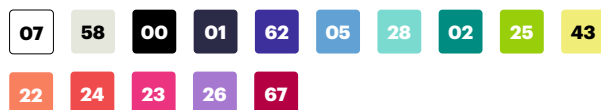

589

587

333/334

Scrub trousers

- Elastic waistband
- **One pocket:** 1 back patch pocket

Twill. 65% polyester - 35% cotton / 190 gsm

2XS / XS / S / M / L / XL / 2XL / 3XL / 4XL

58 Ice Grey / 00 Black / 01 Dark Blue / 62 Ultramarine / 05 Sky Blue / 28 Light Turquoise / 02 Green / 25 Lime Green / 43 Light Yellow / 22 Light Orange / 24 Coral Red / 23 Fuchsia / 26 Purple / 67 Burgundy / 07 White

333

334

533001

Scrub trousers with elastic waistband

- Elastic waistband
- Waist straps
- **Two pockets:** 2 French pockets

Twill. 65% polyester - 35% cotton / 190 gsm

2XS / XS / S / M / L / XL / 2XL / 3XL / 4XL

07 White / 58 Ice Grey / 00 Black / 01 Dark Blue / 62 Ultramarine / 05 Sky Blue / 28 Light Turquoise / 02 Green / 25 Lime Green / 43 Light Yellow / 22 Light Orange / 24 Coral Red / 23 Fuchsia / 26 Purple / 67 Burgundy