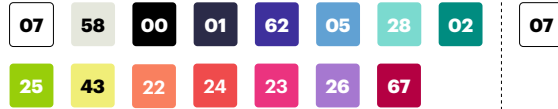

589/587

Short sleeve scrub top

- V-neck
- Side vents
- **Three pockets:** 3 patch pockets

Twill. 65% polyester - 35% cotton / 190 gsm

2XS / XS / S / M / L / XL / 2XL / 3XL / 4XL

58 Ice Grey / 00 Black / 01 Dark Blue / 62 Ultramarine / 05 Sky Blue / 28 Light Turquoise / 02 Green / 25 Lime Green / 43 Light Yellow / 22 Light Orange / 24 Coral Red / 23 Fuchsia / 26 Purple / 67 Burgundy / 07 White

589

587

333/334

Scrub trousers

- Elastic waistband
- **One pocket:** 1 back patch pocket

Twill. 65% polyester - 35% cotton / 190 gsm

2XS / XS / S / M / L / XL / 2XL / 3XL / 4XL

58 Ice Grey / 00 Black / 01 Dark Blue / 62 Ultramarine / 05 Sky Blue / 28 Light Turquoise / 02 Green / 25 Lime Green / 43 Light Yellow / 22 Light Orange / 24 Coral Red / 23 Fuchsia / 26 Purple / 67 Burgundy / 07 White