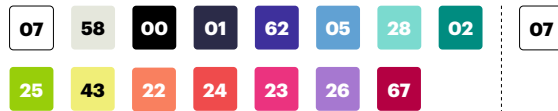

589/587

Short sleeve scrub top

- V-neck
- Side vents
- **Three pockets:** 3 patch pockets

Twill. 65% polyester - 35% cotton / 190 gsm

2XS / XS / S / M / L / XL / 2XL / 3XL / 4XL

58 Ice Grey / 00 Black / 01 Dark Blue / 62 Ultramarine / 05 Sky Blue / 28 Light Turquoise / 02 Green / 25 Lime Green / 43 Light Yellow / 22 Light Orange / 24 Coral Red / 23 Fuchsia / 26 Purple / 67 Burgundy / 07 White

589

587

333/334

Scrub trousers

- Elastic waistband
- **One pocket:** 1 back patch pocket

Twill. 65% polyester - 35% cotton / 190 gsm

2XS / XS / S / M / L / XL / 2XL / 3XL / 4XL

58 Ice Grey / 00 Black / 01 Dark Blue / 62 Ultramarine / 05 Sky Blue / 28 Light Turquoise / 02 Green / 25 Lime Green / 43 Light Yellow / 22 Light Orange / 24 Coral Red / 23 Fuchsia / 26 Purple / 67 Burgundy / 07 White

333

334

533001

Scrub trousers with elastic waistband

- Elastic waistband
- Waist straps
- **Two pockets:** 2 French pockets

Twill. 65% polyester - 35% cotton / 190 gsm

2XS / XS / S / M / L / XL / 2XL / 3XL / 4XL